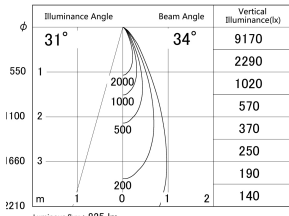

Item no. DD161-0835MW9030-FX

Series Name: AMMA Φ80 series Lens type Fixed Antiglare (DD161-AG-FX)

■ Lighting Distribution Curve (cd/1000 lm)

Installation	Recessed mount
Type	AMMA Φ80 series Lens type Fixed Antiglare (DD161-AG-FX)
Fixture wattage	7.5W
Beam angle	34
Color Temp.	3000K
CRI	Ra>90
Luminous	823 lm
Body	Die-cast aluminum alloy
Body finish	N/A
Trim finish	White
Reflector finish	Mirror
IP Rate	IP20
Light source	COB module
Input Voltage	AC220~240V
Dimming Type	Non-Dimmable
Certificate	CE,CCC
Cut Hole	80mm