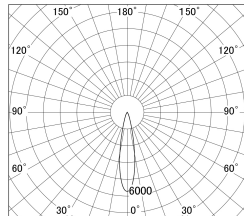

■ Lighting Distribution Curve (cd/1000 lm)