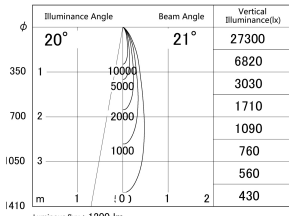

Item no. DD161-1020MW9030-FX

Series Name: AMMA Φ80 series Lens type
Fixed Antiglare (DD161-AG-FX)

■ Lighting Distribution Curve (cd/1000 lm)

Installation	Recessed mount
Type	AMMA Φ80 series Lens type Fixed Antiglare (DD161-AG-FX)
Fixture wattage	10.5W
Beam angle	21
Color Temp.	3000K
CRI	Ra>90
Luminous	1199 lm
Body	Die-cast aluminum alloy
Body finish	N/A
Trim finish	White
Reflector finish	Mirror
IP Rate	IP20
Light source	COB module
Input Voltage	AC220~240V
Dimming Type	Non-Dimmable
Certificate	CE,CCC
Cut Hole	80mm