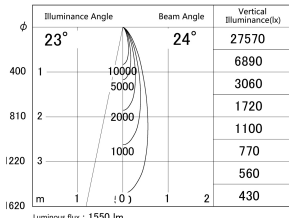

Item no. DD161-1525MW9030-FX

Series Name: AMMA Φ80 series Lens type
Fixed Antiglare (DD161-AG-FX)

■ Lighting Distribution Curve (cd/1000 lm)

Installation	Recessed mount
Type	AMMA Φ80 series Lens type Fixed Antiglare (DD161-AG-FX)
Fixture wattage	14W
Beam angle	24
Color Temp.	3000K
CRI	Ra>90
Luminous	1552 lm
Body	Die-cast aluminum alloy
Body finish	N/A
Trim finish	White
Reflector finish	Mirror
IP Rate	IP20
Light source	COB module
Input Voltage	AC220~240V
Dimming Type	Non-Dimmable
Certificate	CE,CCC
Cut Hole	80mm