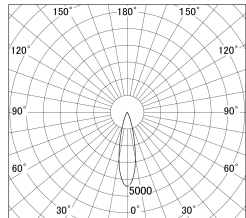

■ Lighting Distribution Curve (cd/1000 lm)