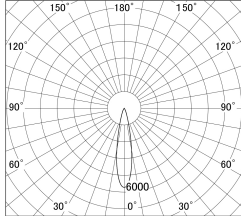

■ Lighting Distribution Curve (cd/1000 lm)