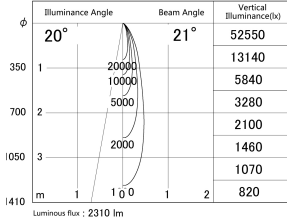

Item no. DD161-2020MW9030-FX

Series Name: AMMA Φ80 series Lens type
Fixed Antiglare (DD161-AG-FX)

■ Lighting Distribution Curve (cd/1000 lm)

Installation	Recessed mount
Type	AMMA Φ80 series Lens type Fixed Antiglare (DD161-AG-FX)
Fixture wattage	21W
Beam angle	21
Color Temp.	3000K
CRI	Ra>90
Luminous	2308 lm
Body	Die-cast aluminum alloy
Body finish	N/A
Trim finish	White
Reflector finish	Mirror
IP Rate	IP20
Light source	COB module
Input Voltage	AC220~240V
Dimming Type	Non-Dimmable
Certificate	CE,CCC
Cut Hole	80mm