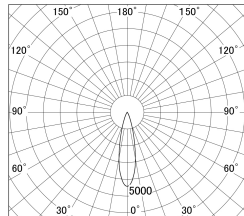

■ Lighting Distribution Curve (cd/1000 lm)