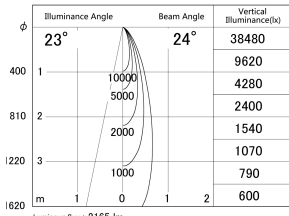

Item no. DD161-2025MW9030-FX

Series Name: AMMA Φ80 series Lens type Fixed Antiglare (DD161-AG-FX)

■ Lighting Distribution Curve (cd/1000 lm)

Installation	Recessed mount
Type	AMMA Φ80 series Lens type Fixed Antiglare (DD161-AG-FX)
Fixture wattage	21W
Beam angle	24
Color Temp.	3000K
CRI	Ra>90
Luminous	2166 lm
Body	Die-cast aluminum alloy
Body finish	N/A
Trim finish	White
Reflector finish	Mirror
IP Rate	IP20
Light source	COB module
Input Voltage	AC220~240V
Dimming Type	Non-Dimmable
Certificate	CE,CCC
Cut Hole	80mm