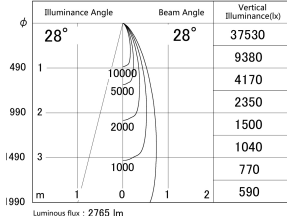

Item no. DD161-2525MW9030-FX

Series Name: AMMA Φ80 series Lens type
Fixed Antiglare (DD161-AG-FX)

■ Lighting Distribution Curve (cd/1000 lm)

Installation	Recessed mount
Type	AMMA Φ80 series Lens type Fixed Antiglare (DD161-AG-FX)
Fixture wattage	24W
Beam angle	28
Color Temp.	3000K
CRI	Ra>90
Luminous	2765 lm
Body	Die-cast aluminum alloy
Body finish	N/A
Trim finish	White
Reflector finish	Mirror
IP Rate	IP20
Light source	COB module
Input Voltage	AC220~240V
Dimming Type	Non-Dimmable
Certificate	CE,CCC
Cut Hole	80mm