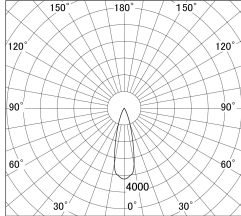

■ Lighting Distribution Curve (cd/1000 lm)