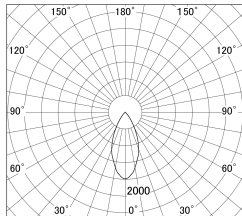

■ Lighting Distribution Curve (cd/1000 lm)