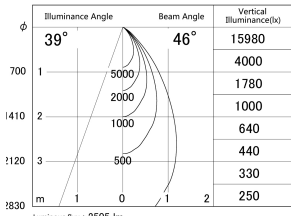

Item no. DD161-2545MW9030-FX

Series Name: AMMA Φ80 series Lens type Fixed Antiglare (DD161-AG-FX)

■ Lighting Distribution Curve (cd/1000 lm)

Installation	Recessed mount
Type	AMMA Φ80 series Lens type Fixed Antiglare (DD161-AG-FX)
Fixture wattage	24W
Beam angle	46
Color Temp.	3000K
CRI	Ra>90
Luminous	2506 lm
Body	Die-cast aluminum alloy
Body finish	N/A
Trim finish	White
Reflector finish	Mirror
IP Rate	IP20
Light source	COB module
Input Voltage	AC220~240V
Dimming Type	Non-Dimmable
Certificate	CE,CCC
Cut Hole	80mm