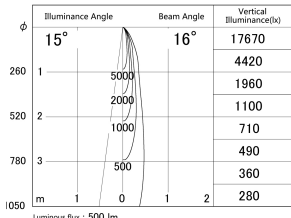

Item no. DD161-0515MW9035-FX

Series Name: AMMA Φ 80 series Lens type
Fixed Antiglare (DD161-AG-FX)

■ Lighting Distribution Curve (cd/1000 lm)

Installation	Recessed mount
Type	AMMA Φ80 series Lens type Fixed Antiglare (DD161-AG-FX)
Fixture wattage	5W
Beam angle	16
Color Temp.	3500K
CRI	Ra>90
Luminous	501 lm
Body	Die-cast aluminum alloy
Body finish	N/A
Trim finish	White
Reflector finish	Mirror
IP Rate	IP20
Light source	COB module
Input Voltage	AC220~240V
Dimming Type	Non-Dimmable
Certificate	CE,CCC
Cut Hole	80mm