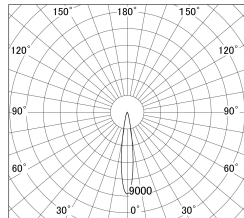

■ Lighting Distribution Curve (cd/1000 lm)