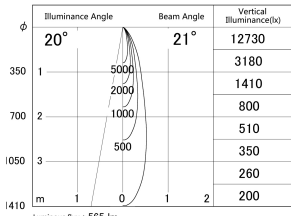

Item no. DD161-0520MW9035-FX

Series Name: AMMA Φ80 series Lens type Fixed Antiglare (DD161-AG-FX)

■ Lighting Distribution Curve (cd/1000 lm)

Installation	Recessed mount
Type	AMMA Φ80 series Lens type Fixed Antiglare (DD161-AG-FX)
Fixture wattage	5W
Beam angle	21
Color Temp.	3500K
CRI	Ra>90
Luminous	565 lm
Body	Die-cast aluminum alloy
Body finish	N/A
Trim finish	White
Reflector finish	Mirror
IP Rate	IP20
Light source	COB module
Input Voltage	AC220~240V
Dimming Type	Non-Dimmable
Certificate	CE,CCC
Cut Hole	80mm