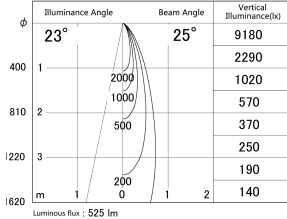

Item no. DD161-0525MW9035-FX

Series Name: AMMA Φ80 series Lens type
Fixed Antiglare (DD161-AG-FX)

■ Lighting Distribution Curve (cd/1000 lm)

Installation	Recessed mount
Type	AMMA Φ80 series Lens type Fixed Antiglare (DD161-AG-FX)
Fixture wattage	5W
Beam angle	25
Color Temp.	3500K
CRI	Ra>90
Luminous	526 lm
Body	Die-cast aluminum alloy
Body finish	N/A
Trim finish	White
Reflector finish	Mirror
IP Rate	IP20
Light source	COB module
Input Voltage	AC220~240V
Dimming Type	Non-Dimmable
Certificate	CE,CCC
Cut Hole	80mm