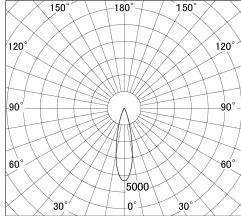

■ Lighting Distribution Curve (cd/1000 lm)