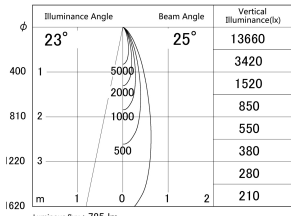

Item no. DD161-0825MW9035-FX

Series Name: AMMA Φ80 series Lens type Fixed Antiglare (DD161-AG-FX)

■ Lighting Distribution Curve (cd/1000 lm)

Installation	Recessed mount
Type	AMMA Φ80 series Lens type Fixed Antiglare (DD161-AG-FX)
Fixture wattage	7.5W
Beam angle	25
Color Temp.	3500K
CRI	Ra>90
Luminous	783 lm
Body	Die-cast aluminum alloy
Body finish	N/A
Trim finish	White
Reflector finish	Mirror
IP Rate	IP20
Light source	COB module
Input Voltage	AC220~240V
Dimming Type	Non-Dimmable
Certificate	CE,CCC
Cut Hole	80mm