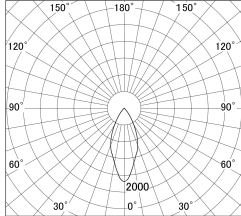

■ Lighting Distribution Curve (cd/1000 lm)