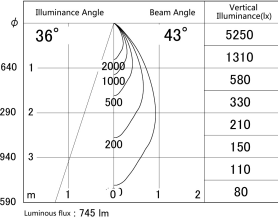

Item no. DD161-0845MW9035-FX

Series Name: AMMA Φ 80 series Lens type
Fixed Antiglare (DD161-AG-FX)

■ Lighting Distribution Curve (cd/1000 lm)

Installation	Recessed mount
Type	AMMA Φ80 series Lens type Fixed Antiglare (DD161-AG-FX)
Fixture wattage	7.5W
Beam angle	43
Color Temp.	3500K
CRI	Ra>90
Luminous	747 lm
Body	Die-cast aluminum alloy
Body finish	N/A
Trim finish	White
Reflector finish	Mirror
IP Rate	IP20
Light source	COB module
Input Voltage	AC220~240V
Dimming Type	Non-Dimmable
Certificate	CE,CCC
Cut Hole	80mm