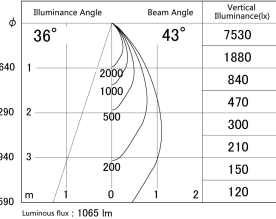

Item no. DD161-1045MW9035-FX

Series Name: AMMA Φ80 series Lens type
Fixed Antiglare (DD161-AG-FX)

■ Lighting Distribution Curve (cd/1000 lm)

Installation	Recessed mount
Type	AMMA Φ80 series Lens type Fixed Antiglare (DD161-AG-FX)
Fixture wattage	10.5W
Beam angle	43
Color Temp.	3500K
CRI	Ra>90
Luminous	1063 lm
Body	Die-cast aluminum alloy
Body finish	N/A
Trim finish	White
Reflector finish	Mirror
IP Rate	IP20
Light source	COB module
Input Voltage	AC220~240V
Dimming Type	Non-Dimmable
Certificate	CE,CCC
Cut Hole	80mm