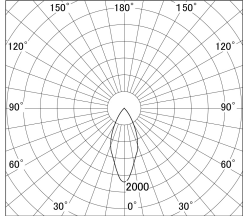

■ Lighting Distribution Curve (cd/1000 lm)