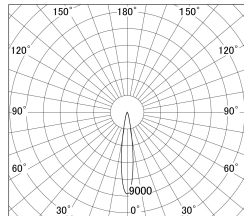

■ Lighting Distribution Curve (cd/1000 lm)