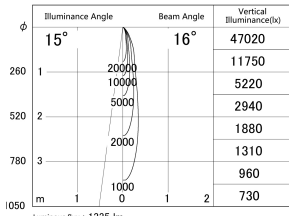

Item no. DD161-1515MW9035-FX

Series Name: AMMA Φ 80 series Lens type Fixed Antiglare (DD161-AG-FX)

■ Lighting Distribution Curve (cd/1000 lm)

Installation	Recessed mount
Type	AMMA Φ80 series Lens type Fixed Antiglare (DD161-AG-FX)
Fixture wattage	14W
Beam angle	16
Color Temp.	3500K
CRI	Ra>90
Luminous	1333 lm
Body	Die-cast aluminum alloy
Body finish	N/A
Trim finish	White
Reflector finish	Mirror
IP Rate	IP20
Light source	COB module
Input Voltage	AC220~240V
Dimming Type	Non-Dimmable
Certificate	CE,CCC
Cut Hole	80mm