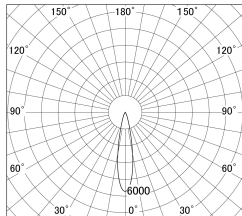

■ Lighting Distribution Curve (cd/1000 lm)