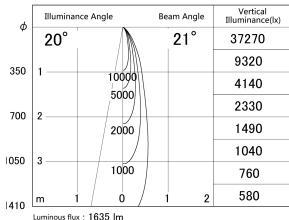

Item no. DD161-1520MW9035-FX

Series Name: AMMA Φ80 series Lens type Fixed Antiglare (DD161-AG-FX)

■ Lighting Distribution Curve (cd/1000 lm)

Installation	Recessed mount
Type	AMMA Φ80 series Lens type Fixed Antiglare (DD161-AG-FX)
Fixture wattage	14W
Beam angle	21
Color Temp.	3500K
CRI	Ra>90
Luminous	1637 lm
Body	Die-cast aluminum alloy
Body finish	N/A
Trim finish	White
Reflector finish	Mirror
IP Rate	IP20
Light source	COB module
Input Voltage	AC220~240V
Dimming Type	Non-Dimmable
Certificate	CE,CCC
Cut Hole	80mm