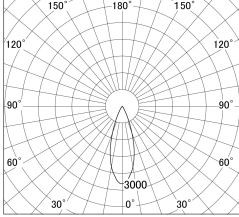

■ Lighting Distribution Curve (cd/1000 lm)