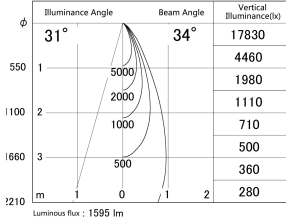

Item no. DD161-1535MW9035-FX

Series Name: AMMA Φ80 series Lens type
Fixed Antiglare (DD161-AG-FX)

■ Lighting Distribution Curve (cd/1000 lm)

Installation	Recessed mount
Type	AMMA Φ80 series Lens type Fixed Antiglare (DD161-AG-FX)
Fixture wattage	14W
Beam angle	34
Color Temp.	3500K
CRI	Ra>90
Luminous	1597 lm
Body	Die-cast aluminum alloy
Body finish	N/A
Trim finish	White
Reflector finish	Mirror
IP Rate	IP20
Light source	COB module
Input Voltage	AC220~240V
Dimming Type	Non-Dimmable
Certificate	CE,CCC
Cut Hole	80mm