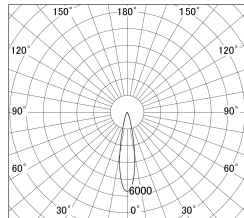

■ Lighting Distribution Curve (cd/1000 lm)