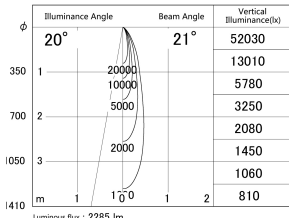

Item no. DD161-2020MW9035-FX

Series Name: AMMA Φ 80 series Lens type Fixed Antiglare (DD161-AG-FX)

■ Lighting Distribution Curve (cd/1000 lm)

Installation	Recessed mount
Type	AMMA Φ80 series Lens type Fixed Antiglare (DD161-AG-FX)
Fixture wattage	21W
Beam angle	21
Color Temp.	3500K
CRI	Ra>90
Luminous	2285 lm
Body	Die-cast aluminum alloy
Body finish	N/A
Trim finish	White
Reflector finish	Mirror
IP Rate	IP20
Light source	COB module
Input Voltage	AC220~240V
Dimming Type	Non-Dimmable
Certificate	CE,CCC
Cut Hole	80mm