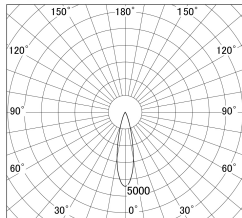

■ Lighting Distribution Curve (cd/1000 lm)