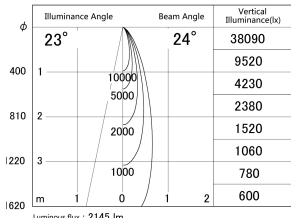

Item no. DD161-2025MW9035-FX

Series Name: AMMA Φ80 series Lens type Fixed Antiglare (DD161-AG-FX)

■ Lighting Distribution Curve (cd/1000 lm)

Installation	Recessed mount
Type	AMMA Φ80 series Lens type Fixed Antiglare (DD161-AG-FX)
Fixture wattage	21W
Beam angle	24
Color Temp.	3500K
CRI	Ra>90
Luminous	2144 lm
Body	Die-cast aluminum alloy
Body finish	N/A
Trim finish	White
Reflector finish	Mirror
IP Rate	IP20
Light source	COB module
Input Voltage	AC220~240V
Dimming Type	Non-Dimmable
Certificate	CE,CCC
Cut Hole	80mm