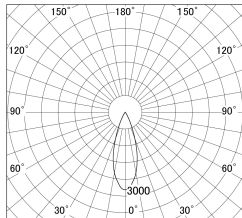

■ Lighting Distribution Curve (cd/1000 lm)