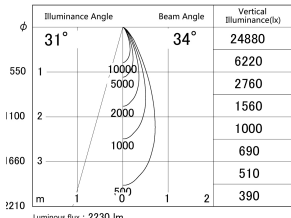

Item no. DD161-2035MW9035-FX

Series Name: AMMA Φ80 series Lens type Fixed Antiglare (DD161-AG-FX)

■ Lighting Distribution Curve (cd/1000 lm)

Installation	Recessed mount
Type	AMMA Φ80 series Lens type Fixed Antiglare (DD161-AG-FX)
Fixture wattage	21W
Beam angle	34
Color Temp.	3500K
CRI	Ra>90
Luminous	2229 lm
Body	Die-cast aluminum alloy
Body finish	N/A
Trim finish	White
Reflector finish	Mirror
IP Rate	IP20
Light source	COB module
Input Voltage	AC220~240V
Dimming Type	Non-Dimmable
Certificate	CE,CCC
Cut Hole	80mm