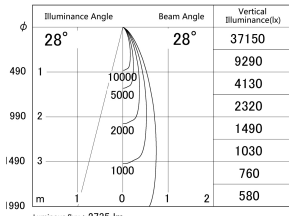

Item no. DD161-2525MW9035-FX

Series Name: AMMA Φ80 series Lens type Fixed Antiglare (DD161-AG-FX)

■ Lighting Distribution Curve (cd/1000 lm)

Installation	Recessed mount
Type	AMMA Φ80 series Lens type Fixed Antiglare (DD161-AG-FX)
Fixture wattage	24W
Beam angle	28
Color Temp.	3500K
CRI	Ra>90
Luminous	2737 lm
Body	Die-cast aluminum alloy
Body finish	N/A
Trim finish	White
Reflector finish	Mirror
IP Rate	IP20
Light source	COB module
Input Voltage	AC220~240V
Dimming Type	Non-Dimmable
Certificate	CE,CCC
Cut Hole	80mm