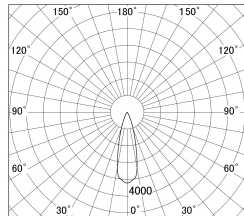

■ Lighting Distribution Curve (cd/1000 lm)