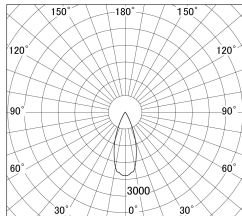

■ Lighting Distribution Curve (cd/1000 lm)