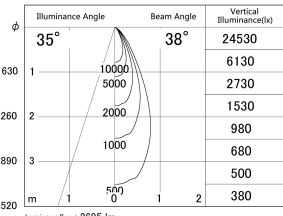

Item no. DD161-2540MW9035-FX

Series Name: AMMA Φ 80 series Lens type Fixed Antiglare (DD161-AG-FX)

■ Lighting Distribution Curve (cd/1000 lm)

Installation	Recessed mount
Type	AMMA Φ80 series Lens type Fixed Antiglare (DD161-AG-FX)
Fixture wattage	24W
Beam angle	38
Color Temp.	3500K
CRI	Ra>90
Luminous	2694 lm
Body	Die-cast aluminum alloy
Body finish	N/A
Trim finish	White
Reflector finish	Mirror
IP Rate	IP20
Light source	COB module
Input Voltage	AC220~240V
Dimming Type	Non-Dimmable
Certificate	CE,CCC
Cut Hole	80mm