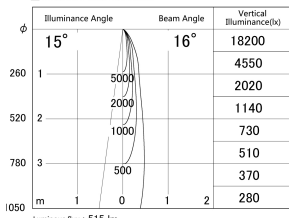

Item no. DD161-0515MW9040-FX

Series Name: AMMA Φ 80 series Lens type
Fixed Antiglare (DD161-AG-FX)

■ Lighting Distribution Curve (cd/1000 lm)

Installation	Recessed mount
Type	AMMA Φ80 series Lens type Fixed Antiglare (DD161-AG-FX)
Fixture wattage	5W
Beam angle	16
Color Temp.	4000K
CRI	Ra>90
Luminous	516 lm
Body	Die-cast aluminum alloy
Body finish	N/A
Trim finish	White
Reflector finish	Mirror
IP Rate	IP20
Light source	COB module
Input Voltage	AC220~240V
Dimming Type	Non-Dimmable
Certificate	CE,CCC
Cut Hole	80mm