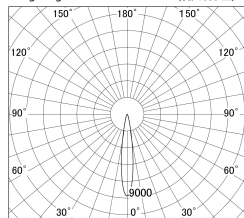

■ Lighting Distribution Curve (cd/1000 lm)