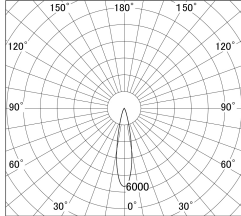

■ Lighting Distribution Curve (cd/1000 lm)