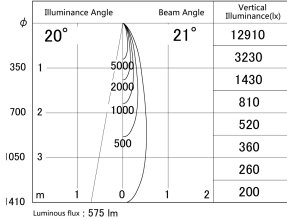

Item no. DD161-0520MW9040-FX

Series Name: AMMA Φ 80 series Lens type
Fixed Antiglare (DD161-AG-FX)

■ Lighting Distribution Curve (cd/1000 lm)

Installation	Recessed mount
Type	AMMA Φ80 series Lens type Fixed Antiglare (DD161-AG-FX)
Fixture wattage	5W
Beam angle	21
Color Temp.	4000K
CRI	Ra>90
Luminous	573 lm
Body	Die-cast aluminum alloy
Body finish	N/A
Trim finish	White
Reflector finish	Mirror
IP Rate	IP20
Light source	COB module
Input Voltage	AC220~240V
Dimming Type	Non-Dimmable
Certificate	CE,CCC
Cut Hole	80mm