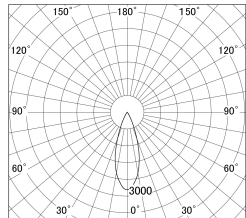

■ Lighting Distribution Curve (cd/1000 lm)