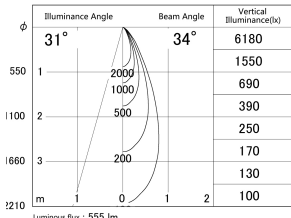

Item no. DD161-0535MW9040-FX

Series Name: AMMA Φ80 series Lens type
Fixed Antiglare (DD161-AG-FX)

■ Lighting Distribution Curve (cd/1000 lm)

Installation	Recessed mount
Type	AMMA Φ80 series Lens type Fixed Antiglare (DD161-AG-FX)
Fixture wattage	5W
Beam angle	34
Color Temp.	4000K
CRI	Ra>90
Luminous	555 lm
Body	Die-cast aluminum alloy
Body finish	N/A
Trim finish	White
Reflector finish	Mirror
IP Rate	IP20
Light source	COB module
Input Voltage	AC220~240V
Dimming Type	Non-Dimmable
Certificate	CE,CCC
Cut Hole	80mm