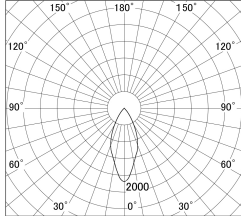

■ Lighting Distribution Curve (cd/1000 lm)