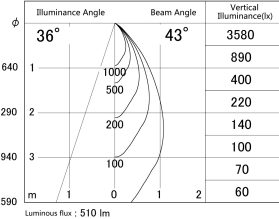

Item no. DD161-0545MW9040-FX

Series Name: AMMA Φ80 series Lens type Fixed Antiglare (DD161-AG-FX)

■ Lighting Distribution Curve (cd/1000 lm)

Installation	Recessed mount
Type	AMMA Φ80 series Lens type Fixed Antiglare (DD161-AG-FX)
Fixture wattage	5W
Beam angle	43
Color Temp.	4000K
CRI	Ra>90
Luminous	509 lm
Body	Die-cast aluminum alloy
Body finish	N/A
Trim finish	White
Reflector finish	Mirror
IP Rate	IP20
Light source	COB module
Input Voltage	AC220~240V
Dimming Type	Non-Dimmable
Certificate	CE,CCC
Cut Hole	80mm