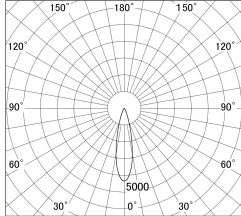

■ Lighting Distribution Curve (cd/1000 lm)