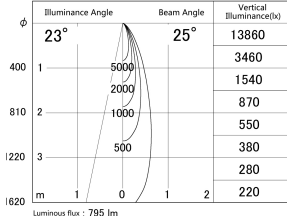

Item no. DD161-0825MW9040-FX

Series Name: AMMA Φ80 series Lens type
Fixed Antiglare (DD161-AG-FX)

■ Lighting Distribution Curve (cd/1000 lm)

Installation	Recessed mount
Type	AMMA Φ80 series Lens type Fixed Antiglare (DD161-AG-FX)
Fixture wattage	7.5W
Beam angle	25
Color Temp.	4000K
CRI	Ra>90
Luminous	794 lm
Body	Die-cast aluminum alloy
Body finish	N/A
Trim finish	White
Reflector finish	Mirror
IP Rate	IP20
Light source	COB module
Input Voltage	AC220~240V
Dimming Type	Non-Dimmable
Certificate	CE,CCC
Cut Hole	80mm