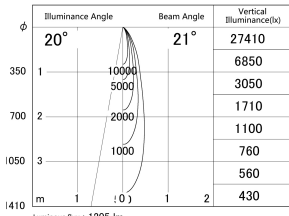

Item no. DD161-1020MW9040-FX

Series Name: AMMA Φ80 series Lens type
Fixed Antiglare (DD161-AG-FX)

■ Lighting Distribution Curve (cd/1000 lm)

Installation	Recessed mount
Type	AMMA Φ80 series Lens type Fixed Antiglare (DD161-AG-FX)
Fixture wattage	10.5W
Beam angle	21
Color Temp.	4000K
CRI	Ra>90
Luminous	1204 lm
Body	Die-cast aluminum alloy
Body finish	N/A
Trim finish	White
Reflector finish	Mirror
IP Rate	IP20
Light source	COB module
Input Voltage	AC220~240V
Dimming Type	Non-Dimmable
Certificate	CE,CCC
Cut Hole	80mm