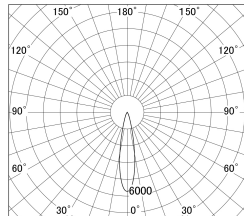

■ Lighting Distribution Curve (cd/1000 lm)