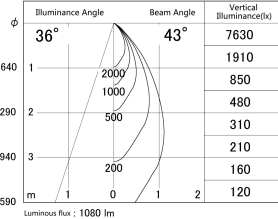

Item no. DD161-1045MW9040-FX

Series Name: AMMA Φ80 series Lens type Fixed Antiglare (DD161-AG-FX)

■ Lighting Distribution Curve (cd/1000 lm)

Installation	Recessed mount
Type	AMMA Φ80 series Lens type Fixed Antiglare (DD161-AG-FX)
Fixture wattage	10.5W
Beam angle	43
Color Temp.	4000K
CRI	Ra>90
Luminous	1078 lm
Body	Die-cast aluminum alloy
Body finish	N/A
Trim finish	White
Reflector finish	Mirror
IP Rate	IP20
Light source	COB module
Input Voltage	AC220~240V
Dimming Type	Non-Dimmable
Certificate	CE,CCC
Cut Hole	80mm