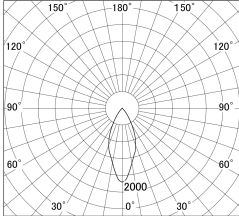

■ Lighting Distribution Curve (cd/1000 lm)