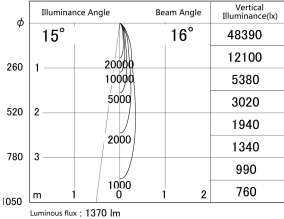

Item no. DD161-1515MW9040-FX

Series Name: AMMA Φ80 series Lens type
Fixed Antiglare (DD161-AG-FX)

■ Lighting Distribution Curve (cd/1000 lm)

Installation	Recessed mount
Type	AMMA Φ80 series Lens type Fixed Antiglare (DD161-AG-FX)
Fixture wattage	14W
Beam angle	16
Color Temp.	4000K
CRI	Ra>90
Luminous	1372 lm
Body	Die-cast aluminum alloy
Body finish	N/A
Trim finish	White
Reflector finish	Mirror
IP Rate	IP20
Light source	COB module
Input Voltage	AC220~240V
Dimming Type	Non-Dimmable
Certificate	CE,CCC
Cut Hole	80mm