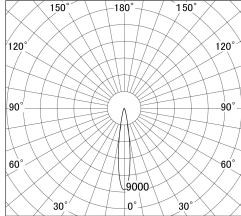

■ Lighting Distribution Curve (cd/1000 lm)