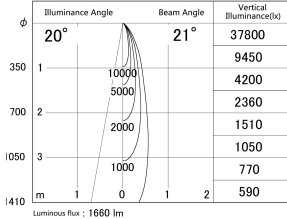

Item no. DD161-1520MW9040-FX

Series Name: AMMA Φ80 series Lens type
Fixed Antiglare (DD161-AG-FX)

■ Lighting Distribution Curve (cd/1000 lm)

Installation	Recessed mount
Type	AMMA Φ80 series Lens type Fixed Antiglare (DD161-AG-FX)
Fixture wattage	14W
Beam angle	21
Color Temp.	4000K
CRI	Ra>90
Luminous	1660 lm
Body	Die-cast aluminum alloy
Body finish	N/A
Trim finish	White
Reflector finish	Mirror
IP Rate	IP20
Light source	COB module
Input Voltage	AC220~240V
Dimming Type	Non-Dimmable
Certificate	CE,CCC
Cut Hole	80mm