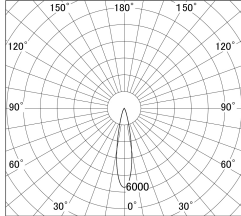

■ Lighting Distribution Curve (cd/1000 lm)