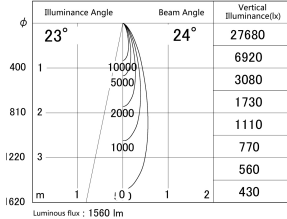

Item no. DD161-1525MW9040-FX

Series Name: AMMA Φ80 series Lens type
Fixed Antiglare (DD161-AG-FX)

■ Lighting Distribution Curve (cd/1000 lm)

Installation	Recessed mount
Type	AMMA Φ80 series Lens type Fixed Antiglare (DD161-AG-FX)
Fixture wattage	14W
Beam angle	24
Color Temp.	4000K
CRI	Ra>90
Luminous	1558 lm
Body	Die-cast aluminum alloy
Body finish	N/A
Trim finish	White
Reflector finish	Mirror
IP Rate	IP20
Light source	COB module
Input Voltage	AC220~240V
Dimming Type	Non-Dimmable
Certificate	CE,CCC
Cut Hole	80mm