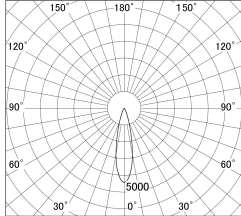

■ Lighting Distribution Curve (cd/1000 lm)