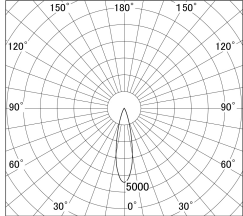

■ Lighting Distribution Curve (cd/1000 lm)