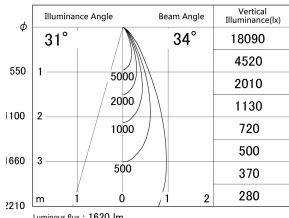

Item no. DD161-1535MW9040-FX

Series Name: AMMA Φ 80 series Lens type
Fixed Antiglare (DD161-AG-FX)

■ Lighting Distribution Curve (cd/1000 lm)

Installation	Recessed mount
Type	AMMA Φ80 series Lens type Fixed Antiglare (DD161-AG-FX)
Fixture wattage	14W
Beam angle	34
Color Temp.	4000K
CRI	Ra>90
Luminous	1620 lm
Body	Die-cast aluminum alloy
Body finish	N/A
Trim finish	White
Reflector finish	Mirror
IP Rate	IP20
Light source	COB module
Input Voltage	AC220~240V
Dimming Type	Non-Dimmable
Certificate	CE,CCC
Cut Hole	80mm