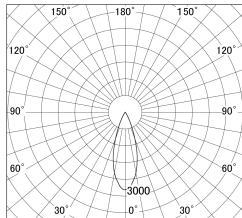

■ Lighting Distribution Curve (cd/1000 lm)