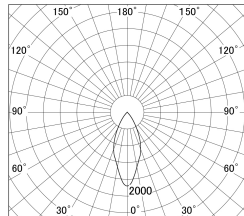

■ Lighting Distribution Curve (cd/1000 lm)