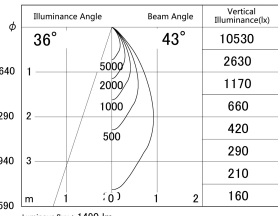

Item no. DD161-1545MW9040-FX

Series Name: AMMA Φ 80 series Lens type
Fixed Antiglare (DD161-AG-FX)

■ Lighting Distribution Curve (cd/1000 lm)

Installation	Recessed mount
Type	AMMA Φ80 series Lens type Fixed Antiglare (DD161-AG-FX)
Fixture wattage	14W
Beam angle	43
Color Temp.	4000K
CRI	Ra>90
Luminous	1488 lm
Body	Die-cast aluminum alloy
Body finish	N/A
Trim finish	White
Reflector finish	Mirror
IP Rate	IP20
Light source	COB module
Input Voltage	AC220~240V
Dimming Type	Non-Dimmable
Certificate	CE,CCC
Cut Hole	80mm