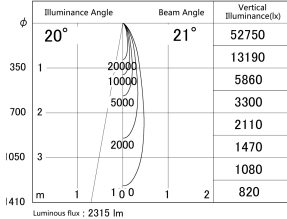

Item no. DD161-2020MW9040-FX

Series Name: AMMA Φ80 series Lens type
Fixed Antiglare (DD161-AG-FX)

■ Lighting Distribution Curve (cd/1000 lm)

Installation	Recessed mount
Type	AMMA Φ80 series Lens type Fixed Antiglare (DD161-AG-FX)
Fixture wattage	21W
Beam angle	21
Color Temp.	4000K
CRI	Ra>90
Luminous	2317 lm
Body	Die-cast aluminum alloy
Body finish	N/A
Trim finish	White
Reflector finish	Mirror
IP Rate	IP20
Light source	COB module
Input Voltage	AC220~240V
Dimming Type	Non-Dimmable
Certificate	CE,CCC
Cut Hole	80mm