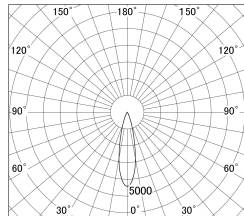

■ Lighting Distribution Curve (cd/1000 lm)