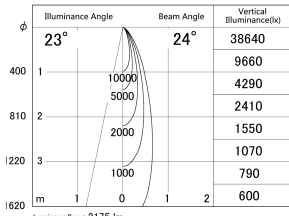

Item no. DD161-2025MW9040-FX

Series Name: AMMA Φ80 series Lens type
Fixed Antiglare (DD161-AG-FX)

■ Lighting Distribution Curve (cd/1000 lm)

Installation	Recessed mount
Type	AMMA Φ80 series Lens type Fixed Antiglare (DD161-AG-FX)
Fixture wattage	21W
Beam angle	24
Color Temp.	4000K
CRI	Ra>90
Luminous	2175 lm
Body	Die-cast aluminum alloy
Body finish	N/A
Trim finish	White
Reflector finish	Mirror
IP Rate	IP20
Light source	COB module
Input Voltage	AC220~240V
Dimming Type	Non-Dimmable
Certificate	CE,CCC
Cut Hole	80mm