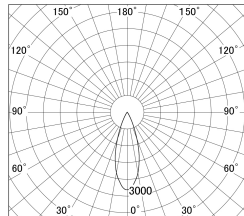

■ Lighting Distribution Curve (cd/1000 lm)