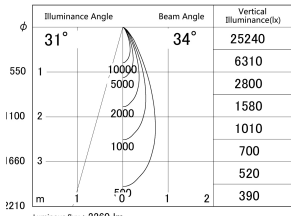

Item no. DD161-2035MW9040-FX

Series Name: AMMA Φ80 series Lens type Fixed Antiglare (DD161-AG-FX)

■ Lighting Distribution Curve (cd/1000 lm)

Installation	Recessed mount
Type	AMMA Φ80 series Lens type Fixed Antiglare (DD161-AG-FX)
Fixture wattage	21W
Beam angle	34
Color Temp.	4000K
CRI	Ra>90
Luminous	2261 lm
Body	Die-cast aluminum alloy
Body finish	N/A
Trim finish	White
Reflector finish	Mirror
IP Rate	IP20
Light source	COB module
Input Voltage	AC220~240V
Dimming Type	Non-Dimmable
Certificate	CE,CCC
Cut Hole	80mm