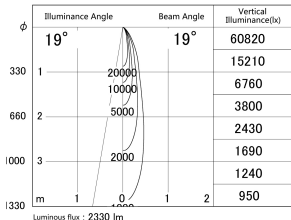

Item no. DD161-2520MW9040-FX

Series Name: AMMA Φ80 series Lens type Fixed Antiglare (DD161-AG-FX)

■ Lighting Distribution Curve (cd/1000 lm)

Installation	Recessed mount
Type	AMMA Φ80 series Lens type Fixed Antiglare (DD161-AG-FX)
Fixture wattage	24W
Beam angle	19
Color Temp.	4000K
CRI	Ra>90
Luminous	2331 lm
Body	Die-cast aluminum alloy
Body finish	N/A
Trim finish	White
Reflector finish	Mirror
IP Rate	IP20
Light source	COB module
Input Voltage	AC220~240V
Dimming Type	Non-Dimmable
Certificate	CE,CCC
Cut Hole	80mm