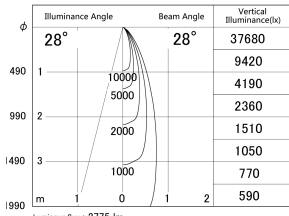

Item no. DD161-2525MW9040-FX

Series Name: AMMA Φ 80 series Lens type
Fixed Antiglare (DD161-AG-FX)

■ Lighting Distribution Curve (cd/1000 lm)

Installation	Recessed mount
Type	AMMA Φ80 series Lens type Fixed Antiglare (DD161-AG-FX)
Fixture wattage	24W
Beam angle	28
Color Temp.	4000K
CRI	Ra>90
Luminous	2776 lm
Body	Die-cast aluminum alloy
Body finish	N/A
Trim finish	White
Reflector finish	Mirror
IP Rate	IP20
Light source	COB module
Input Voltage	AC220~240V
Dimming Type	Non-Dimmable
Certificate	CE,CCC
Cut Hole	80mm