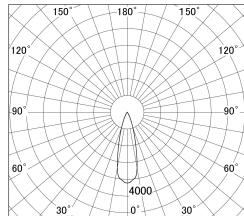

■ Lighting Distribution Curve (cd/1000 lm)