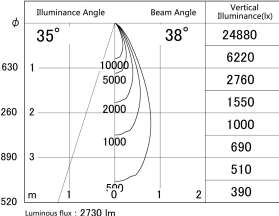

Item no. DD161-2540MW9040-FX

Series Name: AMMA Φ80 series Lens type Fixed Antiglare (DD161-AG-FX)

■ Lighting Distribution Curve (cd/1000 lm)

Installation	Recessed mount
Type	AMMA Φ80 series Lens type Fixed Antiglare (DD161-AG-FX)
Fixture wattage	24W
Beam angle	38
Color Temp.	4000K
CRI	Ra>90
Luminous	2732 lm
Body	Die-cast aluminum alloy
Body finish	N/A
Trim finish	White
Reflector finish	Mirror
IP Rate	IP20
Light source	COB module
Input Voltage	AC220~240V
Dimming Type	Non-Dimmable
Certificate	CE,CCC
Cut Hole	80mm