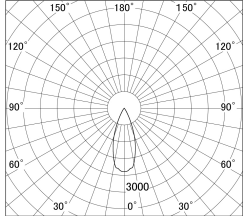

■ Lighting Distribution Curve (cd/1000 lm)