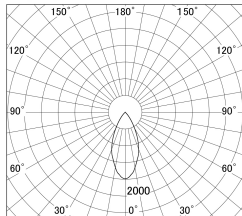

■ Lighting Distribution Curve (cd/1000 lm)