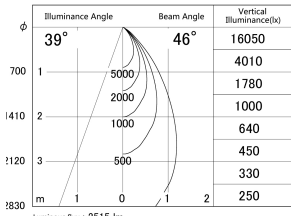

Item no. DD161-2545MW9040-FX

Series Name: AMMA Φ80 series Lens type Fixed Antiglare (DD161-AG-FX)

■ Lighting Distribution Curve (cd/1000 lm)

Installation	Recessed mount
Type	AMMA Φ80 series Lens type Fixed Antiglare (DD161-AG-FX)
Fixture wattage	24W
Beam angle	46
Color Temp.	4000K
CRI	Ra>90
Luminous	2516 lm
Body	Die-cast aluminum alloy
Body finish	N/A
Trim finish	White
Reflector finish	Mirror
IP Rate	IP20
Light source	COB module
Input Voltage	AC220~240V
Dimming Type	Non-Dimmable
Certificate	CE,CCC
Cut Hole	80mm