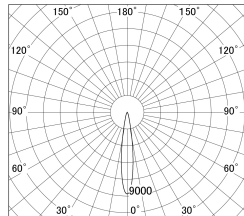

■ Lighting Distribution Curve (cd/1000 lm)