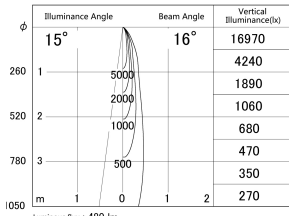

Item no. DD161-0515MB9027-FX

Series Name: AMMA Φ80 series Lens type
Fixed Antiglare (DD161-AG-FX)

■ Lighting Distribution Curve (cd/1000 lm)

Installation	Recessed mount
Type	AMMA Φ80 series Lens type Fixed Antiglare (DD161-AG-FX)
Fixture wattage	5W
Beam angle	16
Color Temp.	2700K
CRI	Ra>90
Luminous	481 lm
Body	Die-cast aluminum alloy
Body finish	N/A
Trim finish	Black
Reflector finish	Mirror
IP Rate	IP20
Light source	COB module
Input Voltage	AC220~240V
Dimming Type	Non-Dimmable
Certificate	CE,CCC
Cut Hole	80mm