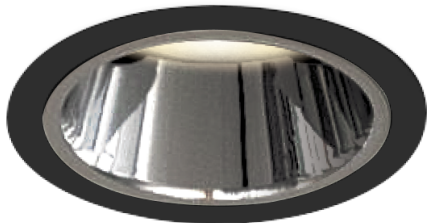

Item no. DD161-0520MB9027-FX

Series Name: AMMA Φ80 series Lens type Fixed Antiglare (DD161-AG-FX)