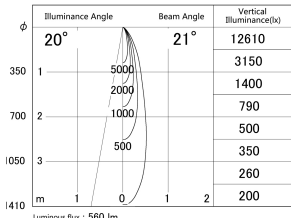

Item no. DD161-0520MB9027-FX

Series Name: AMMA Φ 80 series Lens type
Fixed Antiglare (DD161-AG-FX)

■ Lighting Distribution Curve (cd/1000 lm)

Installation	Recessed mount
Type	AMMA Φ80 series Lens type Fixed Antiglare (DD161-AG-FX)
Fixture wattage	5W
Beam angle	21
Color Temp.	2700K
CRI	Ra>90
Luminous	560 lm
Body	Die-cast aluminum alloy
Body finish	N/A
Trim finish	Black
Reflector finish	Mirror
IP Rate	IP20
Light source	COB module
Input Voltage	AC220~240V
Dimming Type	Non-Dimmable
Certificate	CE,CCC
Cut Hole	80mm