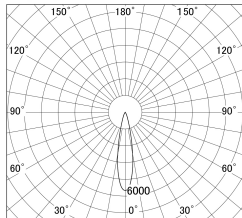

■ Lighting Distribution Curve (cd/1000 lm)