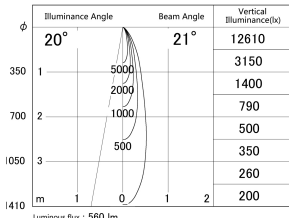

Item no. DD161-0520MB9027-FX

Series Name: AMMA Φ80 series Lens type Fixed Antiglare (DD161-AG-FX)

■ Lighting Distribution Curve (cd/1000 lm)

Installation	Recessed mount
Type	AMMA Φ80 series Lens type Fixed Antiglare (DD161-AG-FX)
Fixture wattage	5W
Beam angle	21
Color Temp.	2700K
CRI	Ra>90
Luminous	560 lm
Body	Die-cast aluminum alloy
Body finish	N/A
Trim finish	Black
Reflector finish	Mirror
IP Rate	IP20
Light source	COB module
Input Voltage	AC220~240V
Dimming Type	Non-Dimmable
Certificate	CE,CCC
Cut Hole	80mm