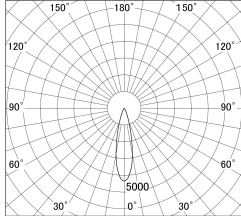

■ Lighting Distribution Curve (cd/1000 lm)

Luminous flux : 520 lm