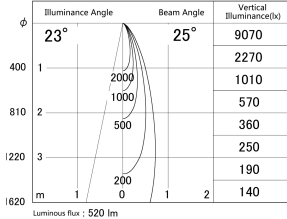

Luminous flux : 520 lm