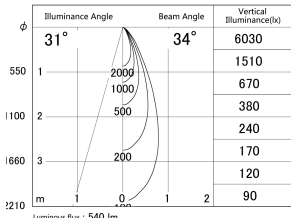

Luminous flux : 540 lm