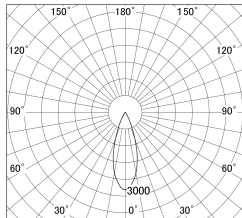

■ Lighting Distribution Curve (cd/1000 lm)

Luminous flux : 540 lm