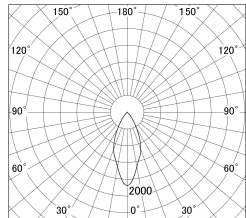

Installation	Recessed mount
Type	AMMA Φ80 series Lens type Fixed Antiglare (DD161-AG-FX)

Fixture wattage	5W

Beam angle	43

Color Temp.	2700K

CRI	Ra>90

Luminous	497 lm

Body	Die-cast aluminum alloy

Body finish	N/A

Trim finish	Black

Reflector finish	Mirror

IP Rate	IP20

Light source	COB module

Input Voltage	AC220~240V

Dimming Type	Non-Dimmable

Certificate	CE,CCC

Cut Hole	80mm

■ Lighting Distribution Curve (cd/1000 lm)