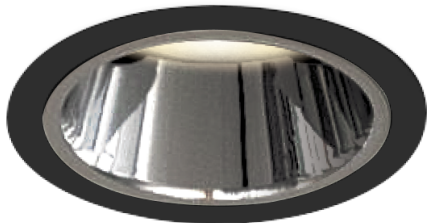

Item no. DD161-0845MB9027-FX

Series Name: AMMA Φ 80 series Lens type
Fixed Antiglare (DD161-AG-FX)