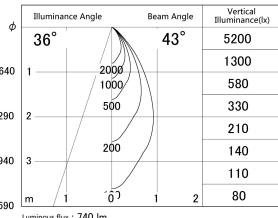

Item no. DD161-0845MB9027-FX

Series Name: AMMA Φ 80 series Lens type
Fixed Antiglare (DD161-AG-FX)

■ Lighting Distribution Curve (cd/1000 lm)

Installation	Recessed mount
Type	AMMA Φ80 series Lens type Fixed Antiglare (DD161-AG-FX)
Fixture wattage	7.5W
Beam angle	43
Color Temp.	2700K
CRI	Ra>90
Luminous	740 lm
Body	Die-cast aluminum alloy
Body finish	N/A
Trim finish	Black
Reflector finish	Mirror
IP Rate	IP20
Light source	COB module
Input Voltage	AC220~240V
Dimming Type	Non-Dimmable
Certificate	CE,CCC
Cut Hole	80mm