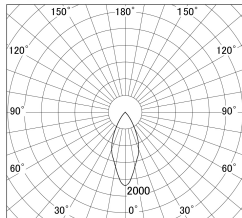

■ Lighting Distribution Curve (cd/1000 lm)