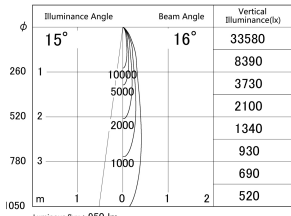

Item no. DD161-1015MB9027-FX

Series Name: AMMA Φ 80 series Lens type
Fixed Antiglare (DD161-AG-FX)

■ Lighting Distribution Curve (cd/1000 lm)

Installation	Recessed mount
Type	AMMA Φ80 series Lens type Fixed Antiglare (DD161-AG-FX)
Fixture wattage	10.5W
Beam angle	16
Color Temp.	2700K
CRI	Ra>90
Luminous	952 lm
Body	Die-cast aluminum alloy
Body finish	N/A
Trim finish	Black
Reflector finish	Mirror
IP Rate	IP20
Light source	COB module
Input Voltage	AC220~240V
Dimming Type	Non-Dimmable
Certificate	CE,CCC
Cut Hole	80mm