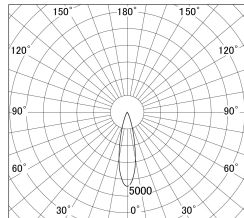

■ Lighting Distribution Curve (cd/1000 lm)