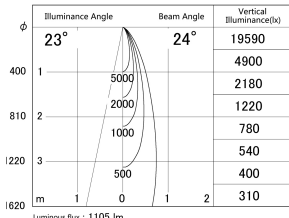

Item no. DD161-1025MB9027-FX

Series Name: AMMA Φ80 series Lens type Fixed Antiglare (DD161-AG-FX)

■ Lighting Distribution Curve (cd/1000 lm)

Installation	Recessed mount
Type	AMMA Φ80 series Lens type Fixed Antiglare (DD161-AG-FX)
Fixture wattage	10.5W
Beam angle	24
Color Temp.	2700K
CRI	Ra>90
Luminous	1103 lm
Body	Die-cast aluminum alloy
Body finish	N/A
Trim finish	Black
Reflector finish	Mirror
IP Rate	IP20
Light source	COB module
Input Voltage	AC220~240V
Dimming Type	Non-Dimmable
Certificate	CE,CCC
Cut Hole	80mm