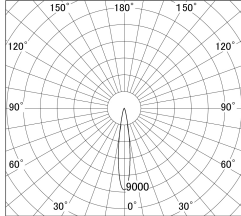

■ Lighting Distribution Curve (cd/1000 lm)