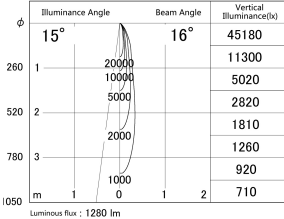

Item no. DD161-1515MB9027-FX

Series Name: AMMA Φ80 series Lens type Fixed Antiglare (DD161-AG-FX)

■ Lighting Distribution Curve (cd/1000 lm)

Installation	Recessed mount
Type	AMMA Φ80 series Lens type Fixed Antiglare (DD161-AG-FX)
Fixture wattage	14W
Beam angle	16
Color Temp.	2700K
CRI	Ra>90
Luminous	1281 lm
Body	Die-cast aluminum alloy
Body finish	N/A
Trim finish	Black
Reflector finish	Mirror
IP Rate	IP20
Light source	COB module
Input Voltage	AC220~240V
Dimming Type	Non-Dimmable
Certificate	CE,CCC
Cut Hole	80mm