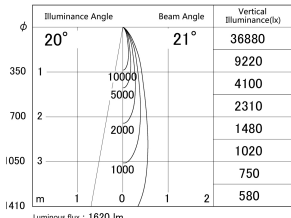

Item no. DD161-1520MB9027-FX

Series Name: AMMA Φ 80 series Lens type Fixed Antiglare (DD161-AG-FX)

■ Lighting Distribution Curve (cd/1000 lm)

Installation	Recessed mount
Type	AMMA Φ80 series Lens type Fixed Antiglare (DD161-AG-FX)
Fixture wattage	14W
Beam angle	21
Color Temp.	2700K
CRI	Ra>90
Luminous	1620 lm
Body	Die-cast aluminum alloy
Body finish	N/A
Trim finish	Black
Reflector finish	Mirror
IP Rate	IP20
Light source	COB module
Input Voltage	AC220~240V
Dimming Type	Non-Dimmable
Certificate	CE,CCC
Cut Hole	80mm