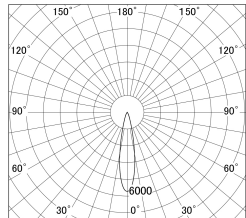

■ Lighting Distribution Curve (cd/1000 lm)